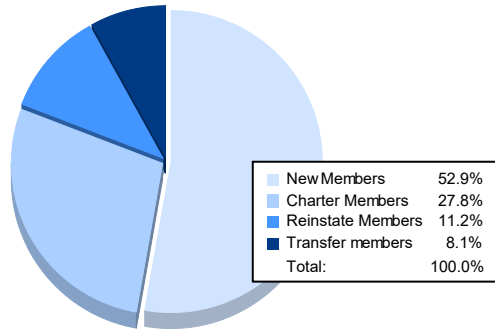

Year	New Clubs	Dropped Clubs	Gain/ Loss Clubs	New Members	Charter Members	Reinstate Members	Transfer Members	Total Member Added	Total Members Dropped	Gain/ Loss Members
2016-2017	3	1	2	148	78	22	3	251	234	17
2017-2018	5	0	5	225	119	1	3	348	212	136
2018-2019	2	0	2	108	48	6	3	165	195	-30
2019-2020	0	1	-1	86	14	14	14	128	408	-280
2020-2021	2	1	1	137	72	29	21	259	177	82
<b>Average</b>	<b>2</b>	<b>1</b>	<b>2</b>	<b>141</b>	<b>66</b>	<b>14</b>	<b>9</b>	<b>230</b>	<b>245</b>	<b>-15</b>

### Membership Composition June 2021 Cumulative

### Gender Composition June 2021 Cumulative