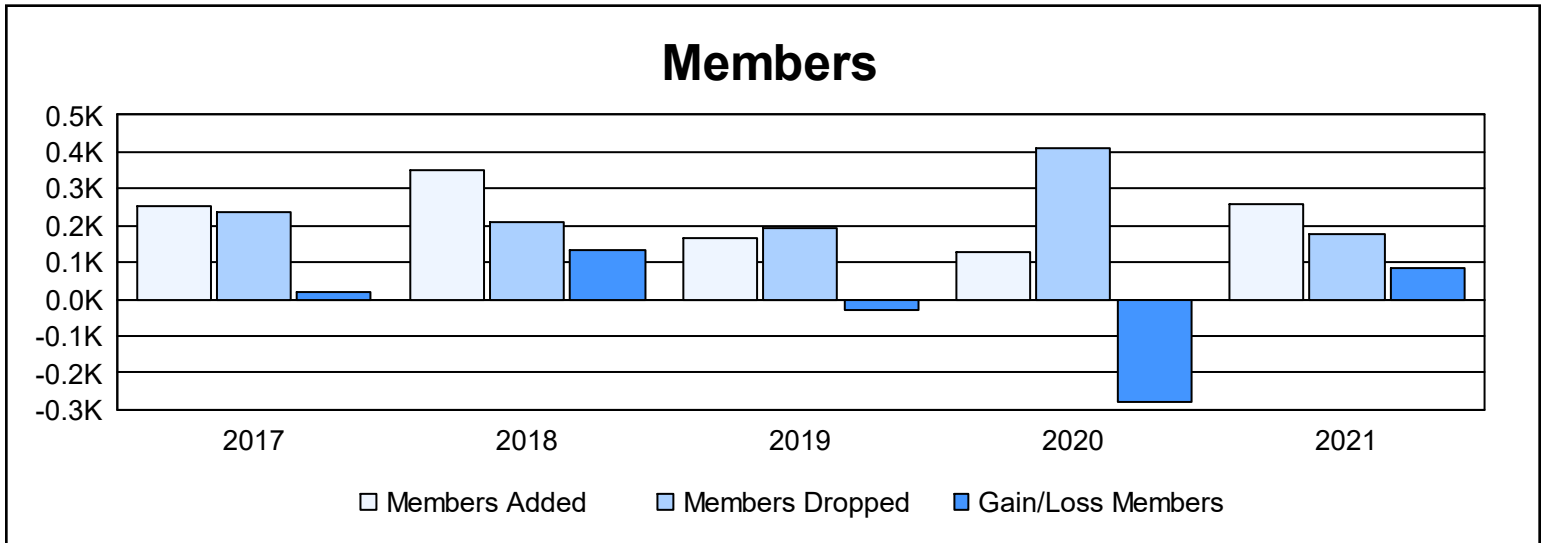

Year	New Clubs	Dropped Clubs	Gain/ Loss Clubs	New Members	Charter Members	Reinstate Members	Transfer Members	Total Member Added	Total Members Dropped	Gain/ Loss Members
2016-2017	3	1	2	148	78	22	3	251	234	17
2017-2018	5	0	5	225	119	1	3	348	212	136
2018-2019	2	0	2	108	48	6	3	165	195	-30
2019-2020	0	1	-1	86	14	14	14	128	408	-280
2020-2021	2	1	1	137	72	29	21	259	177	82
<b>Average</b>	<b>2</b>	<b>1</b>	<b>2</b>	<b>141</b>	<b>66</b>	<b>14</b>	<b>9</b>	<b>230</b>	<b>245</b>	<b>-15</b>

### Membership Composition June 2021 Cumulative